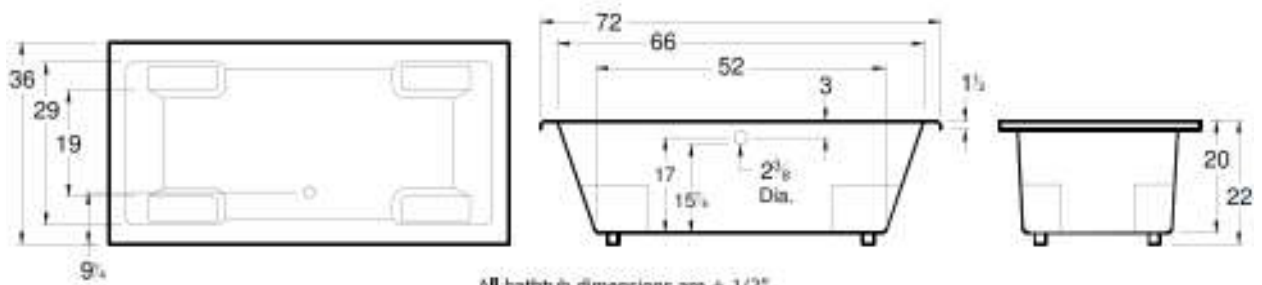

QUANTUM 7236

All bathtub dimensions are $\pm 1/2"$