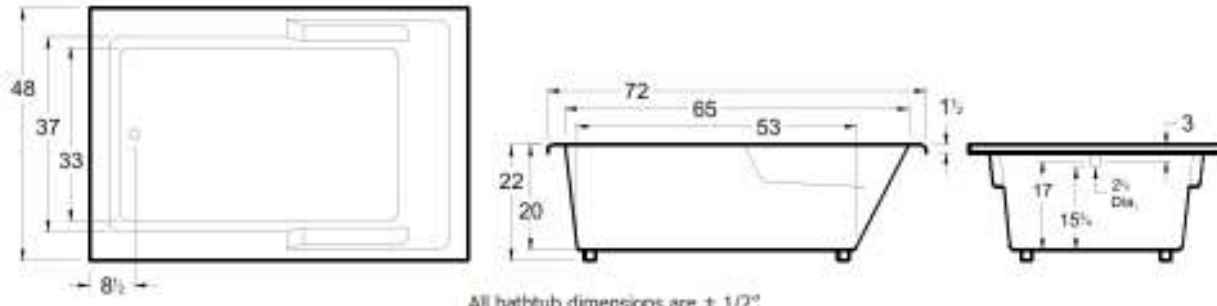

MADISON 7248

All bathtub dimensions are ± 1/2"