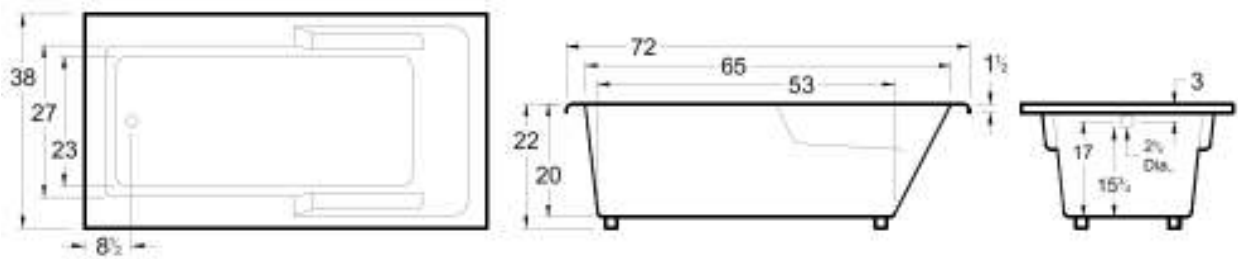

# MADISON 7238

All bathtub dimensions are  $\pm 1/2"$ .