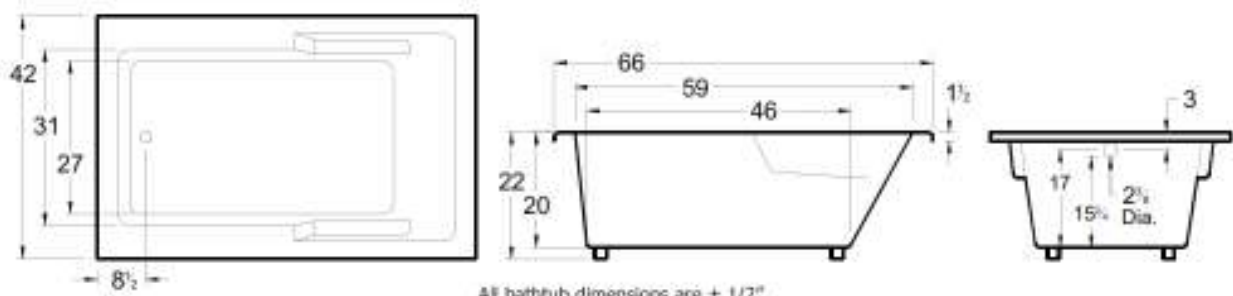

MADISON 6642

All bathtub dimensions are $\pm 1/2"$