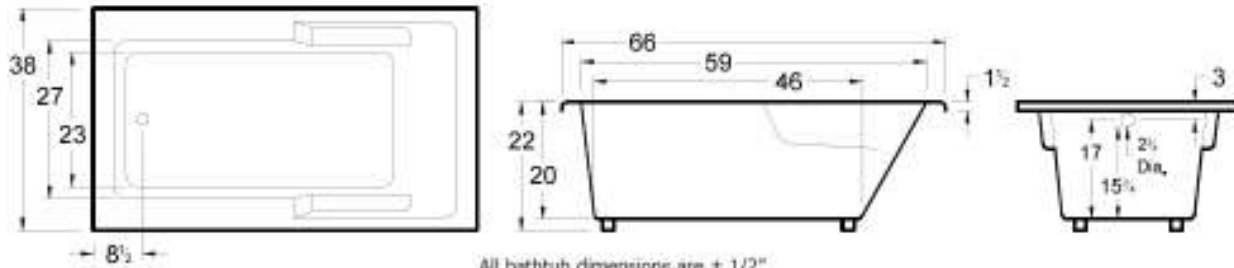

MADISON 6638

All bathtub dimensions are $\pm 1/2''$