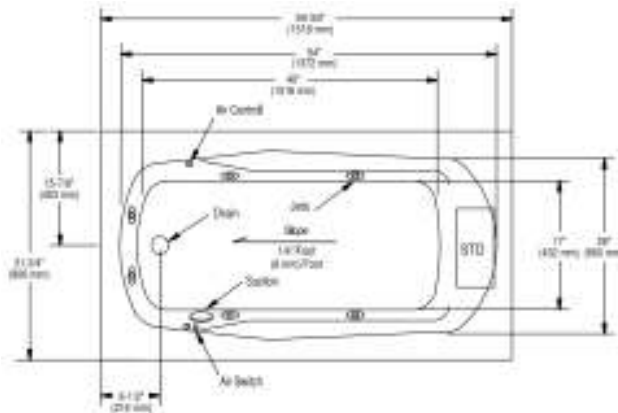

# BUILDER P-F 6032TFS

With integral apron